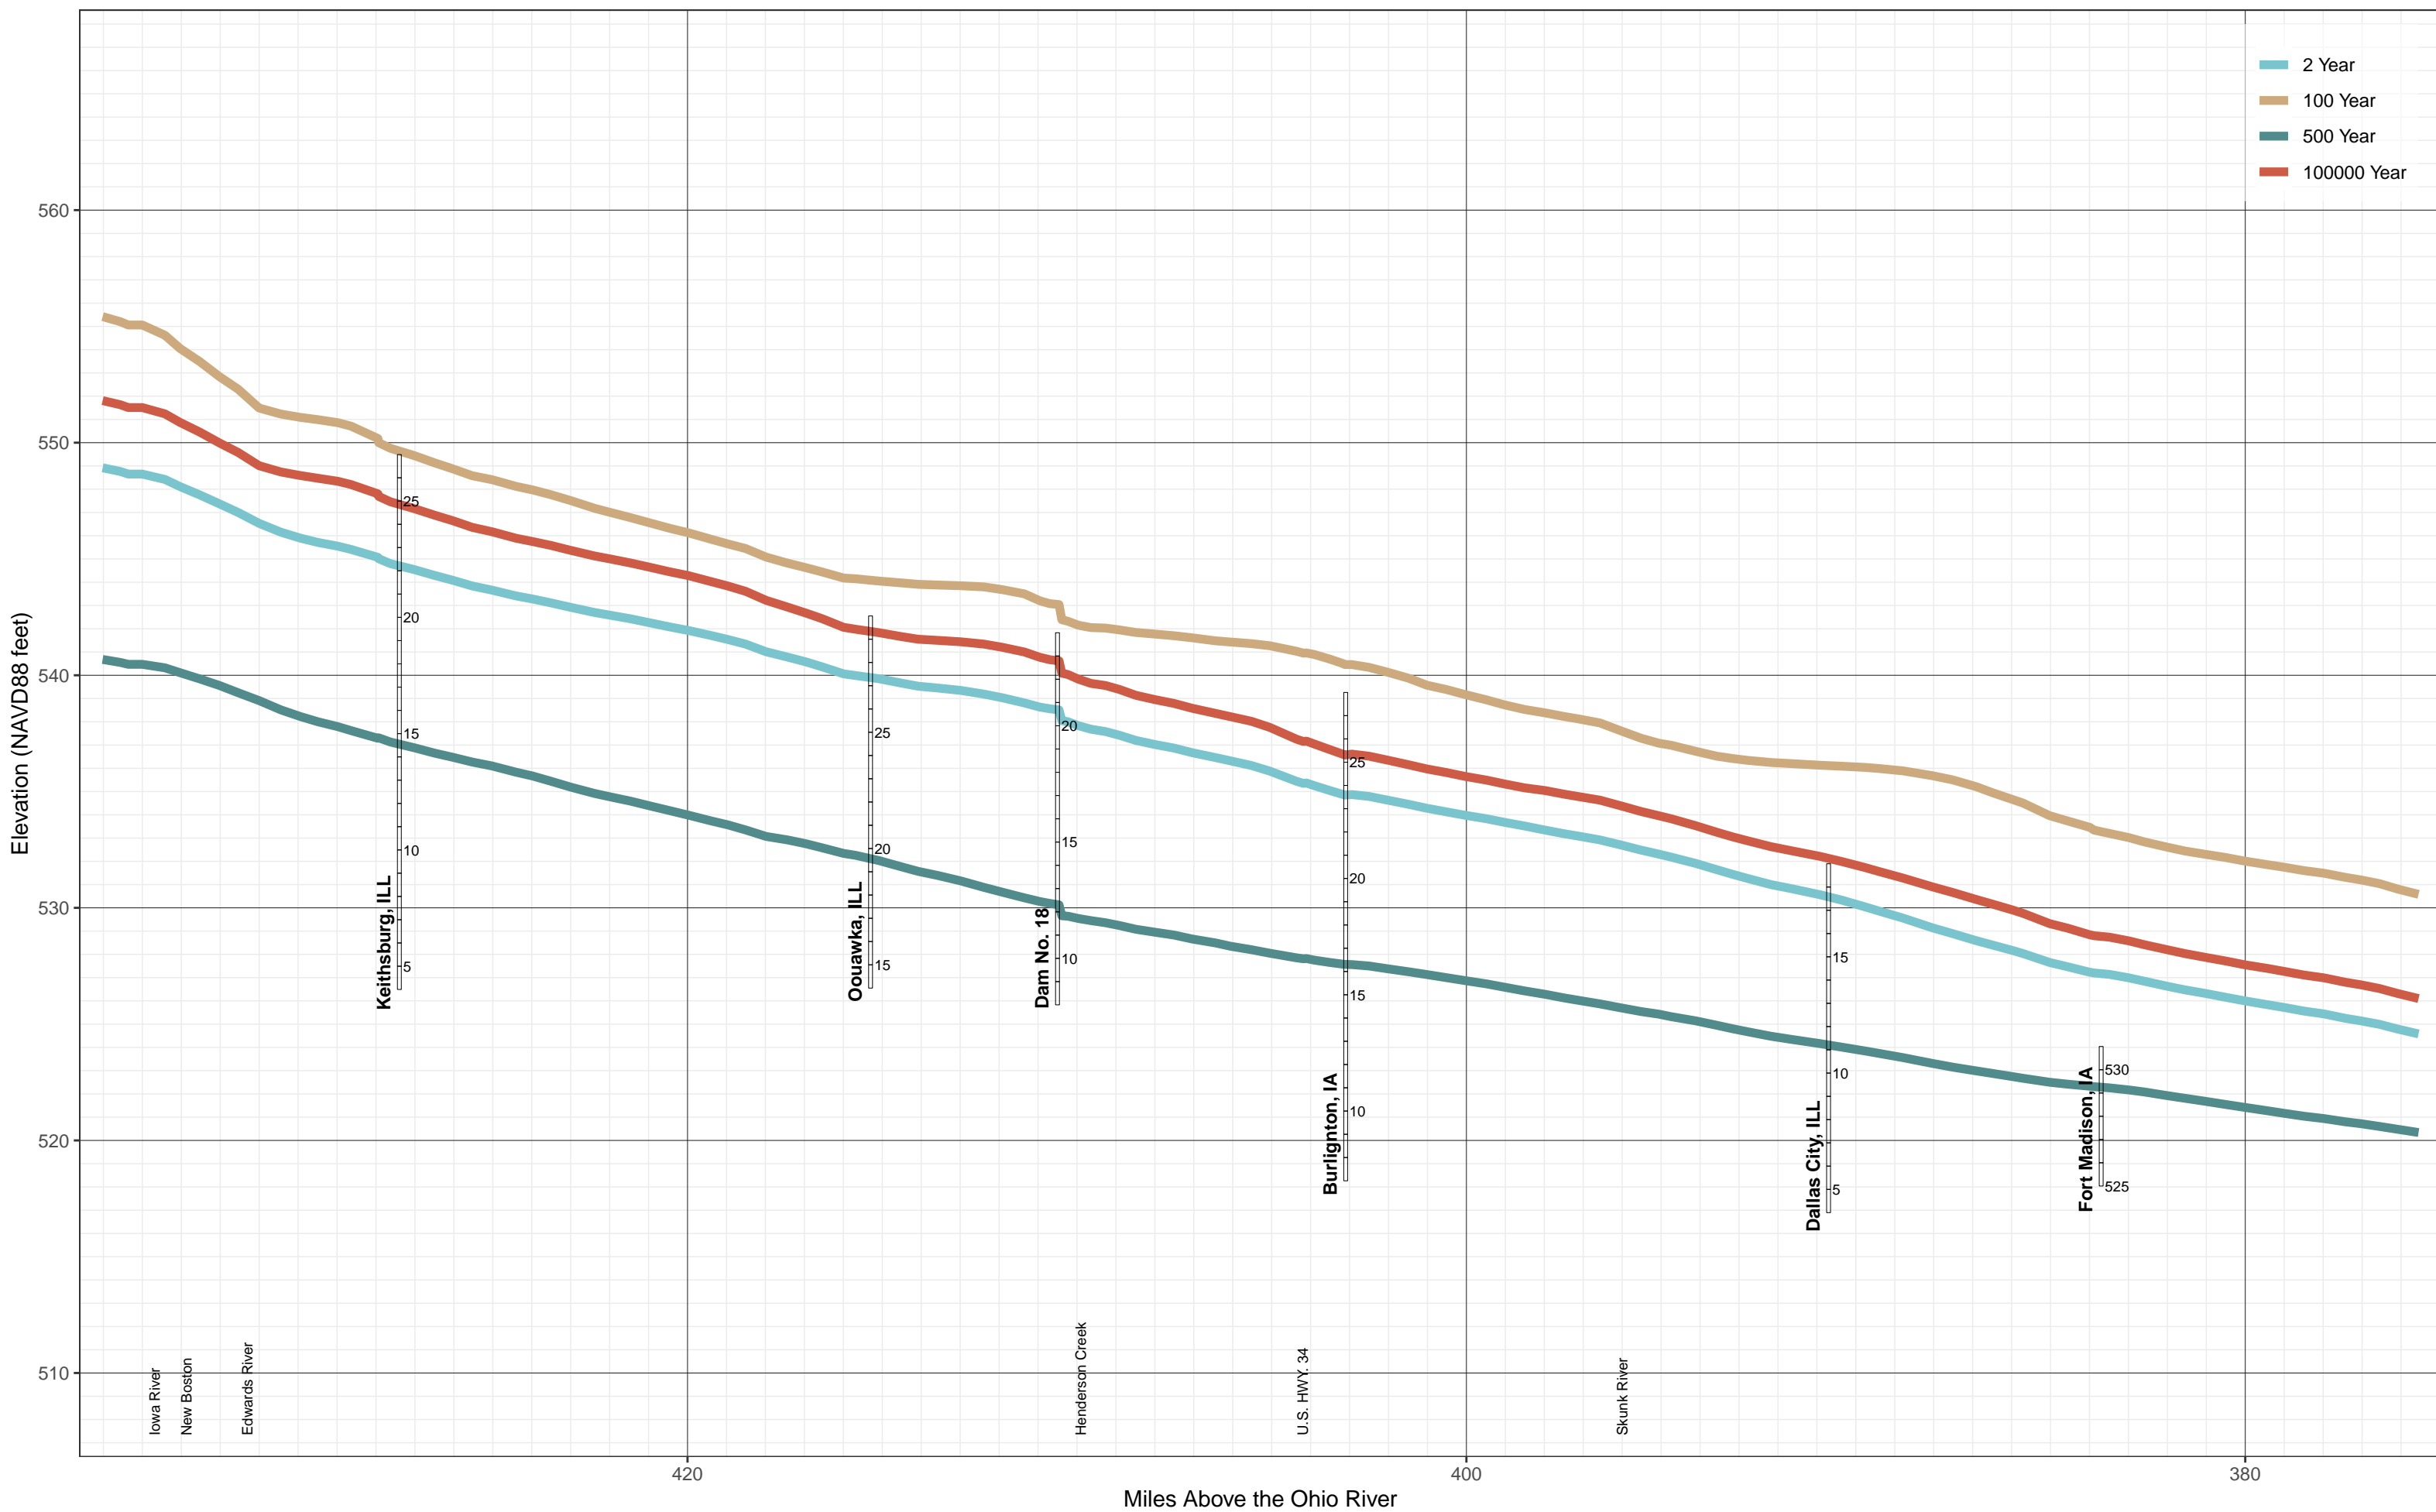

Upper Mississippi River Hydraulic Model – Guttenburg to Clarksville

Upper Mississippi River Hydraulic Model – Guttenburg to Clarksville

Upper Mississippi River Hydraulic Model – Guttenburg to Clarksville