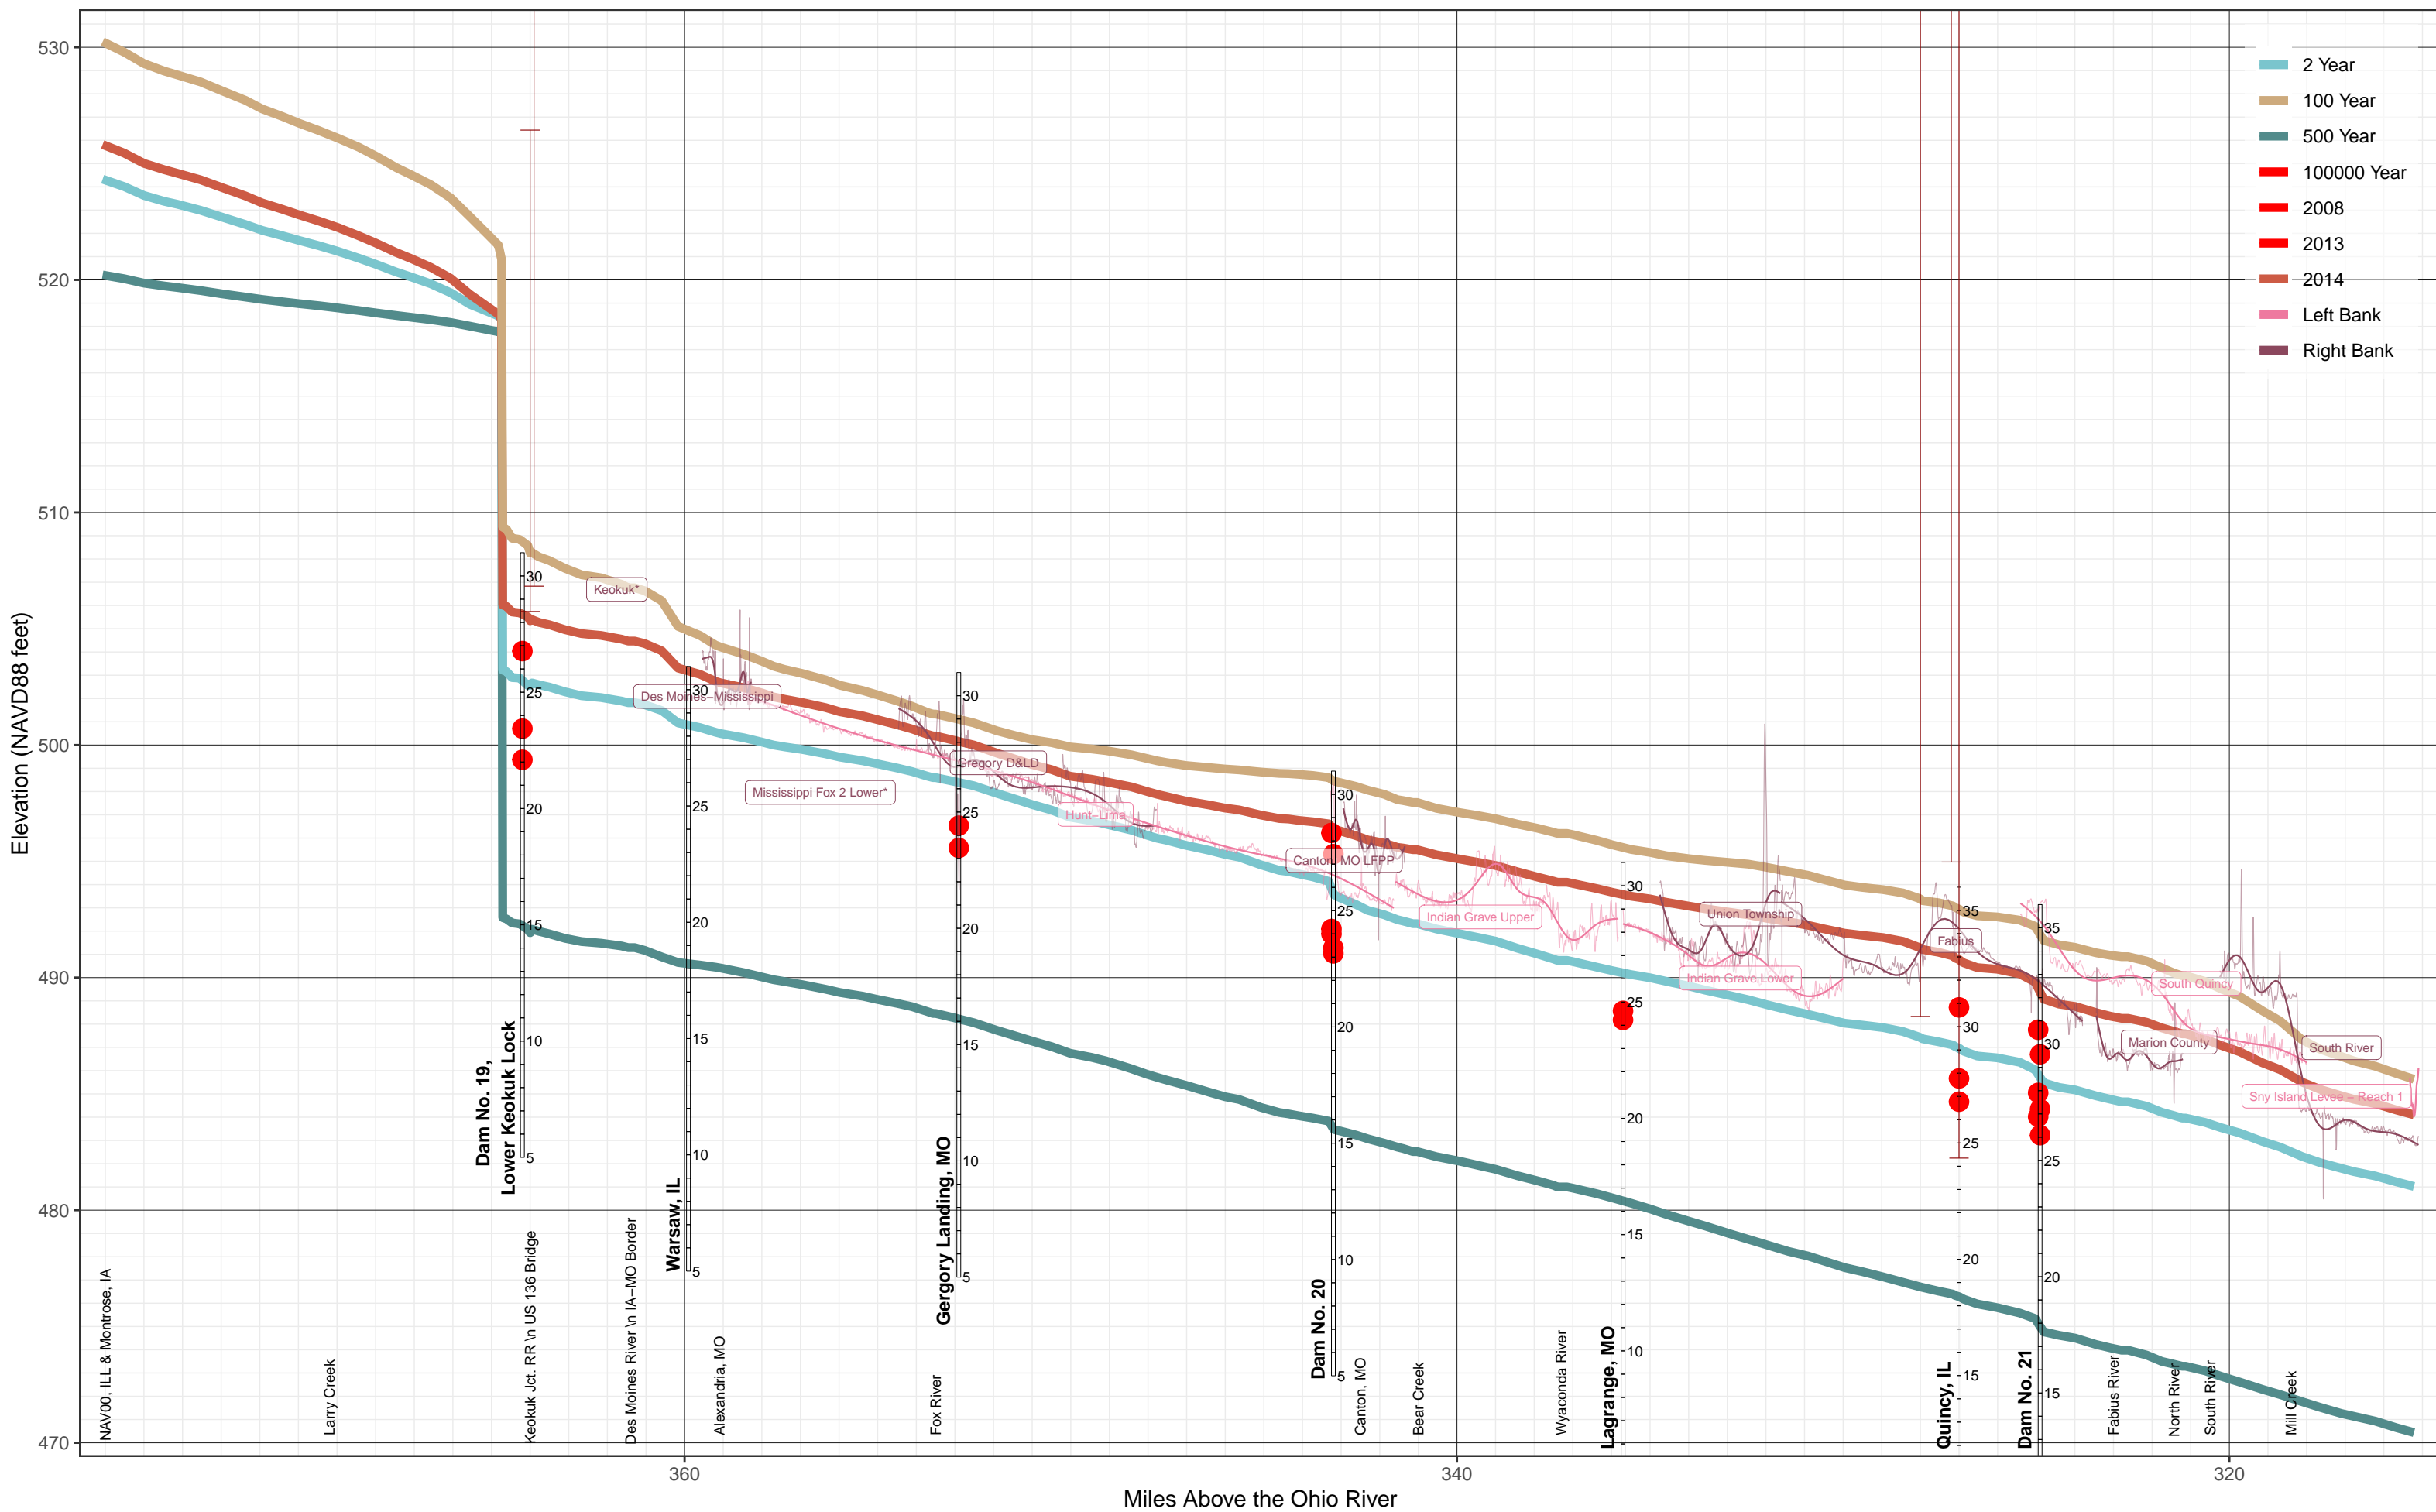

Upper Mississippi River Hydraulic Model – Guttenburg to Clarksville

Upper Mississippi River Hydraulic Model – Guttenburg to Clarksville

Upper Mississippi River Hydraulic Model – Guttenburg to Clarksville