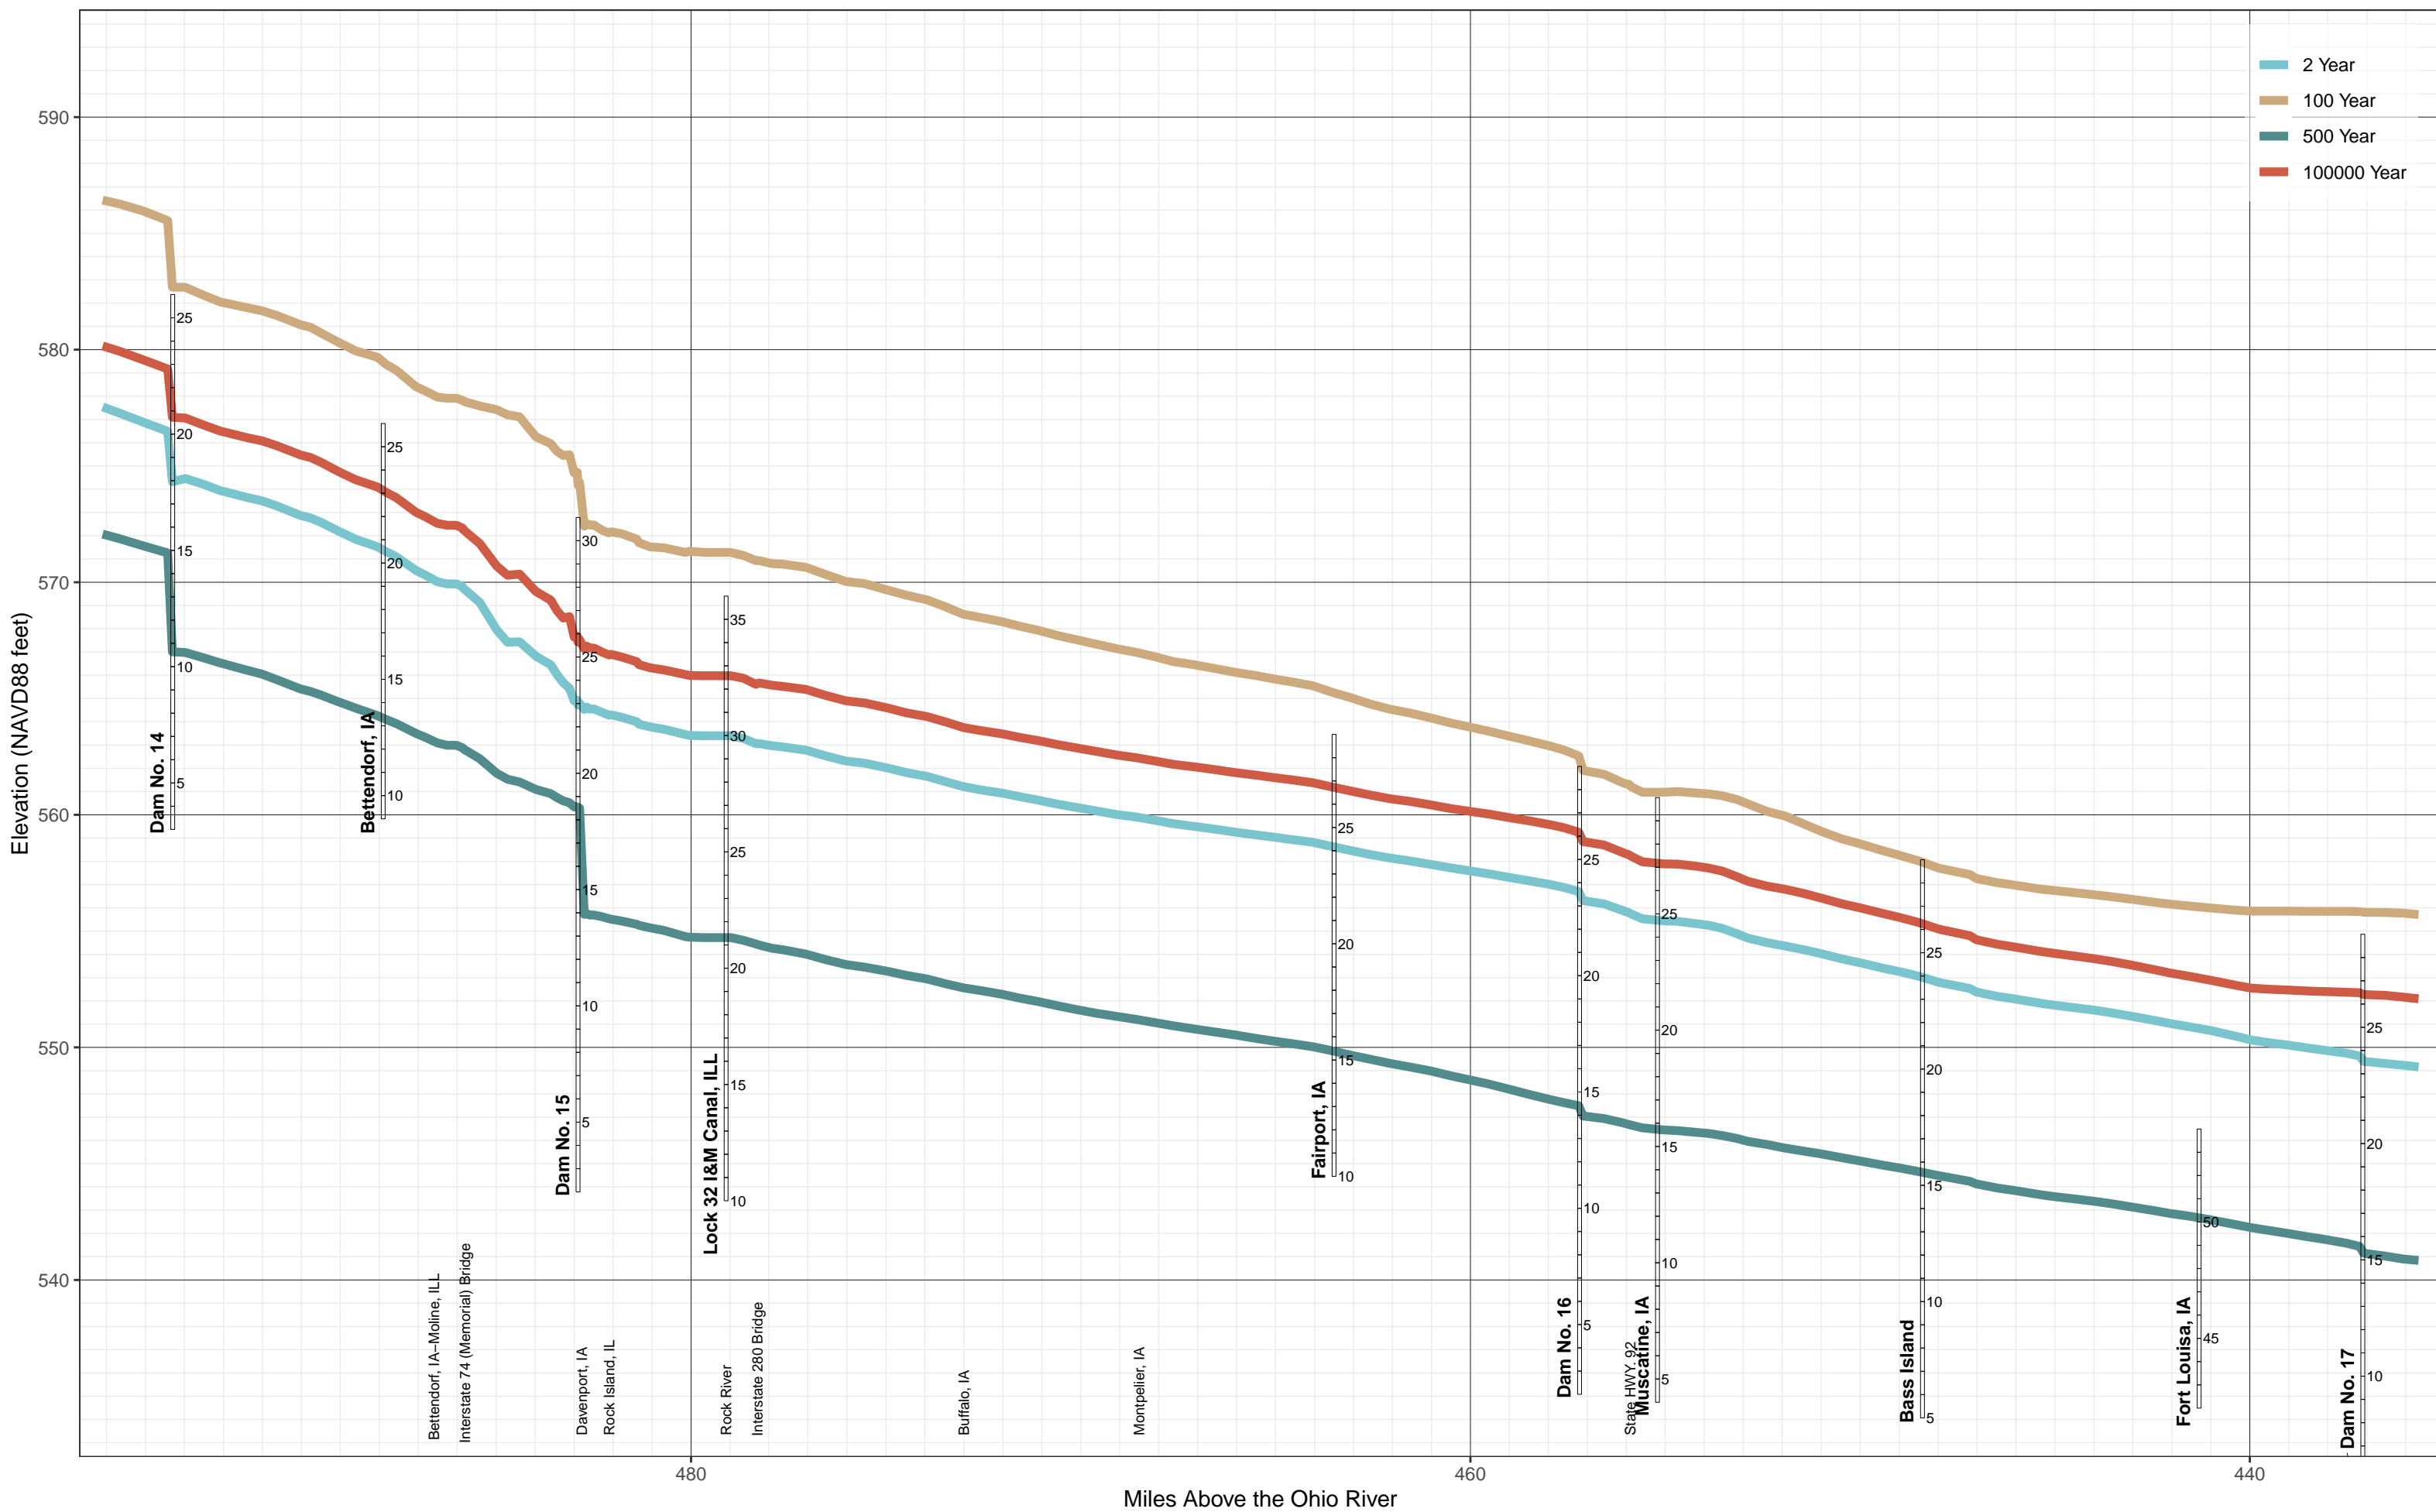

Upper Mississippi River Hydraulic Model – Guttenburg to Clarksville

Upper Mississippi River Hydraulic Model – Guttenburg to Clarksville

Upper Mississippi River Hydraulic Model – Guttenburg to Clarksville