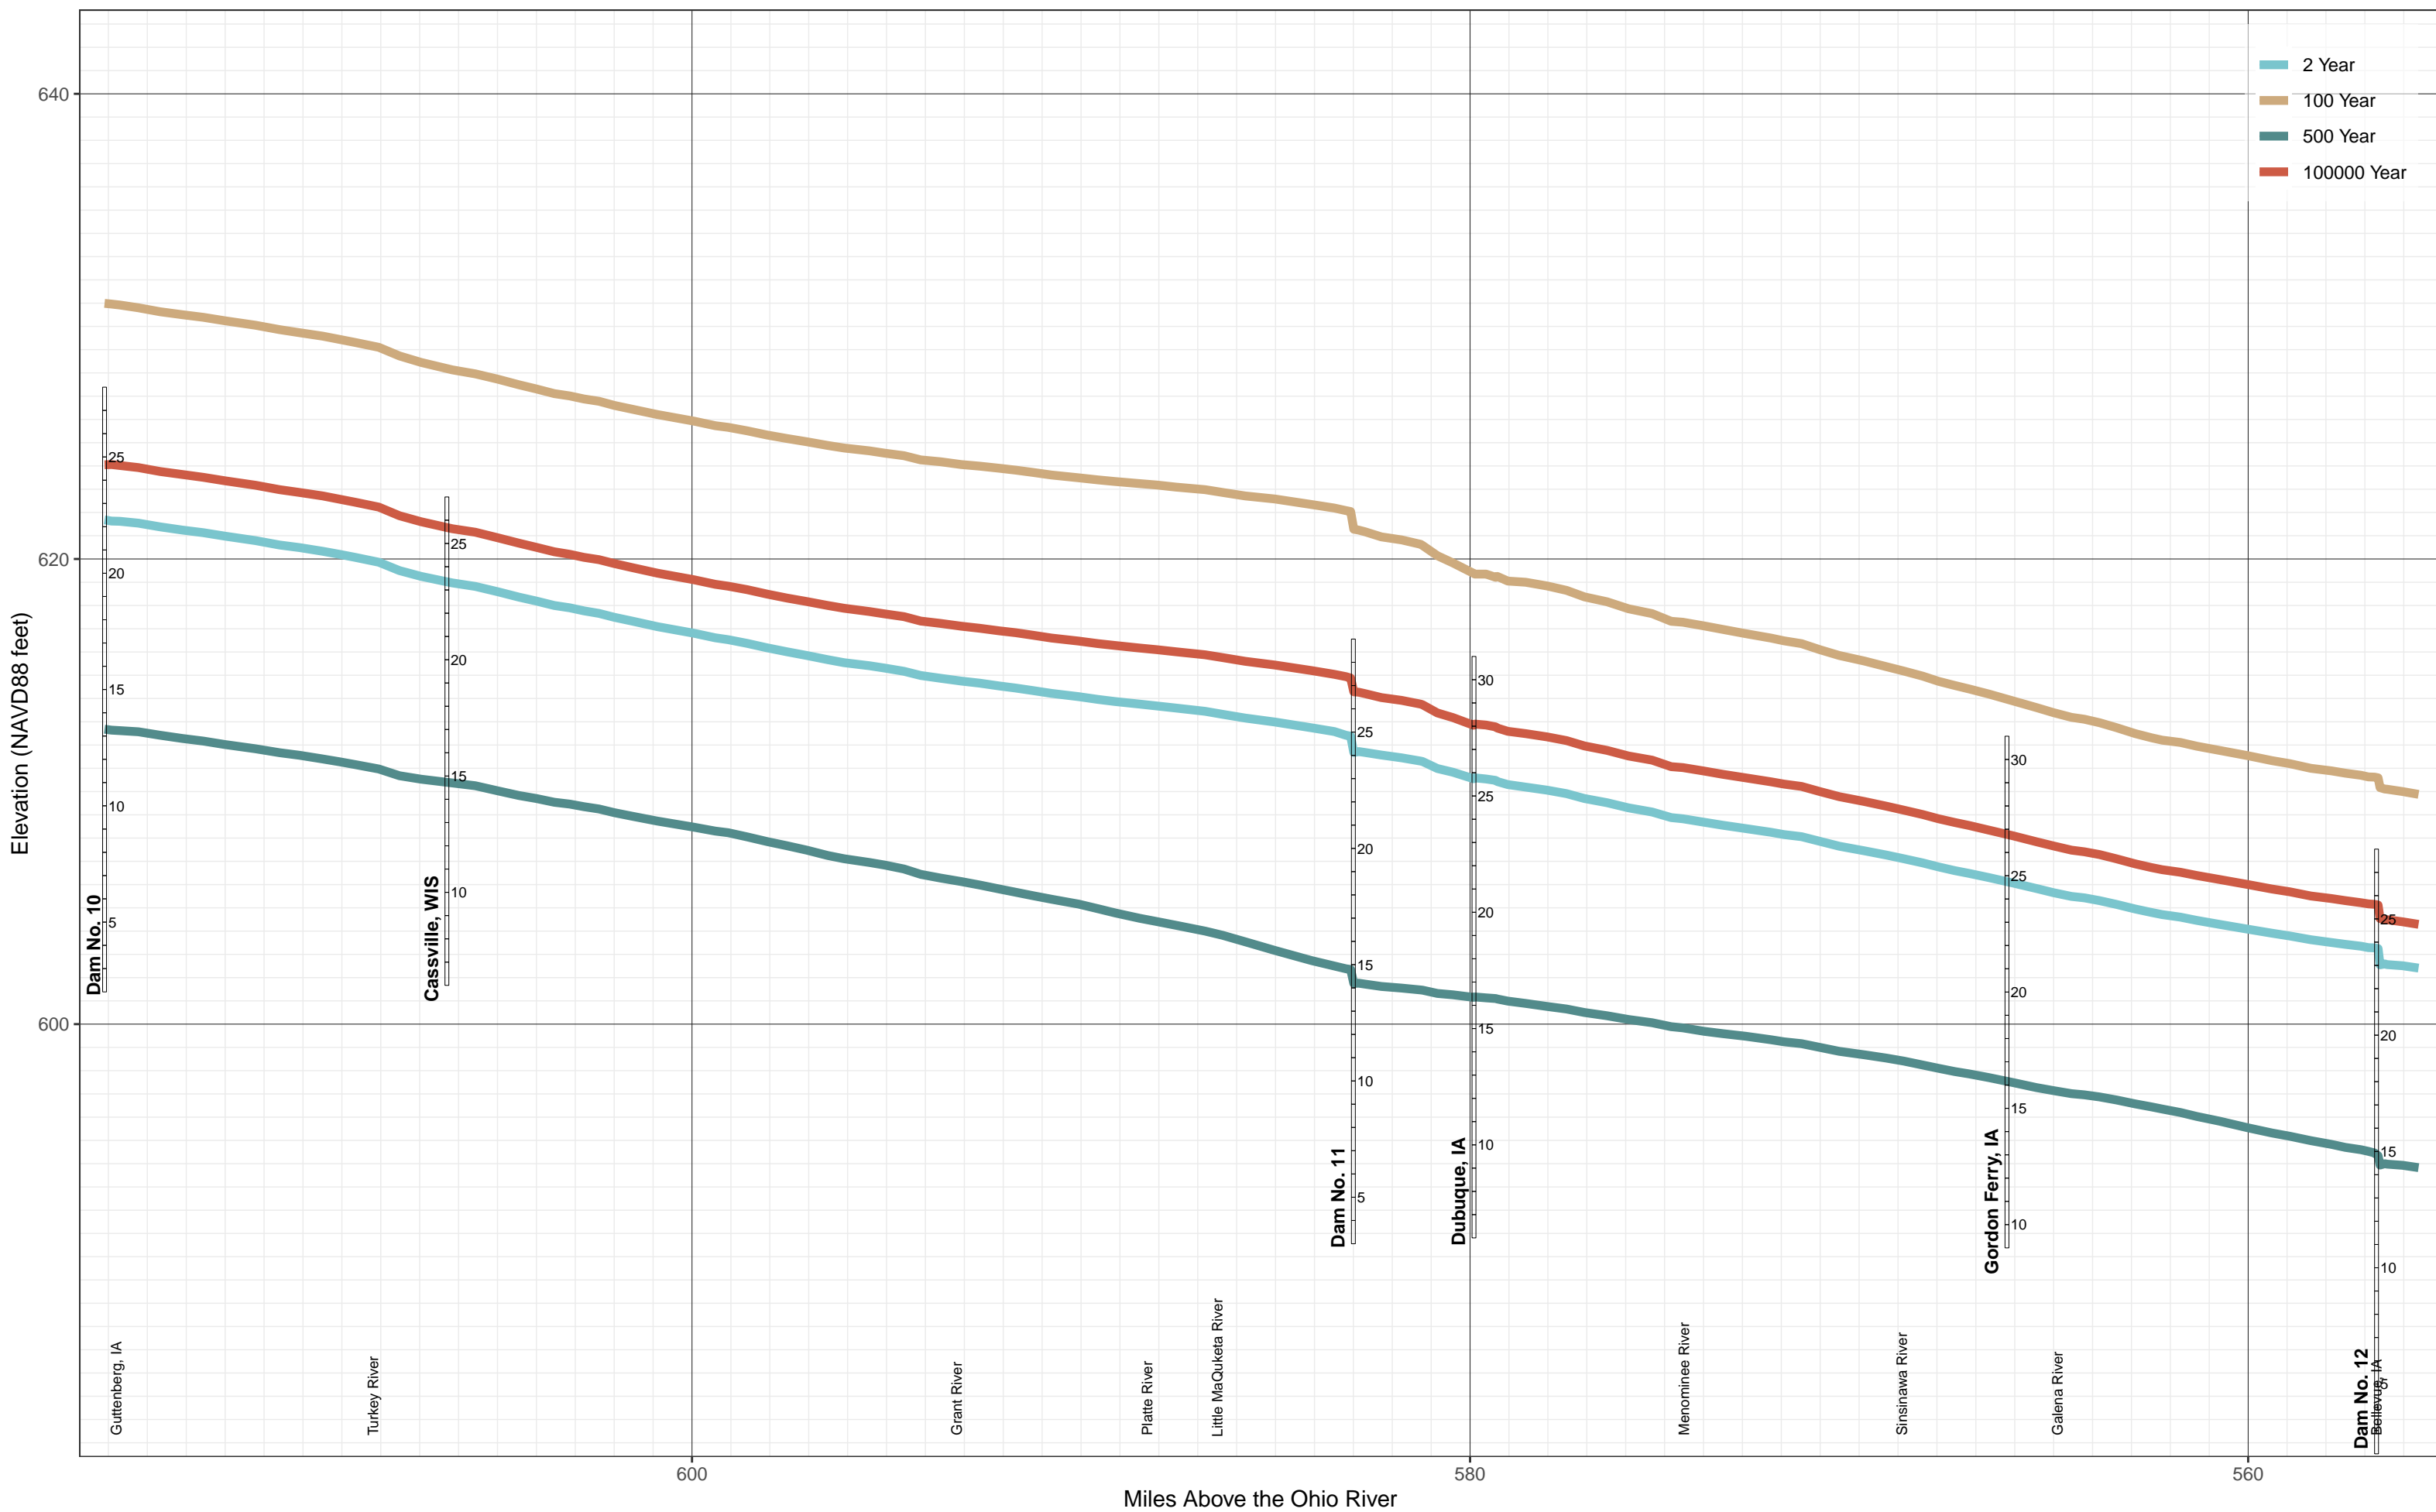

Upper Mississippi River Hydraulic Model – Guttenburg to Clarksville

Upper Mississippi River Hydraulic Model – Guttenburg to Clarksville

Upper Mississippi River Hydraulic Model – Guttenburg to Clarksville