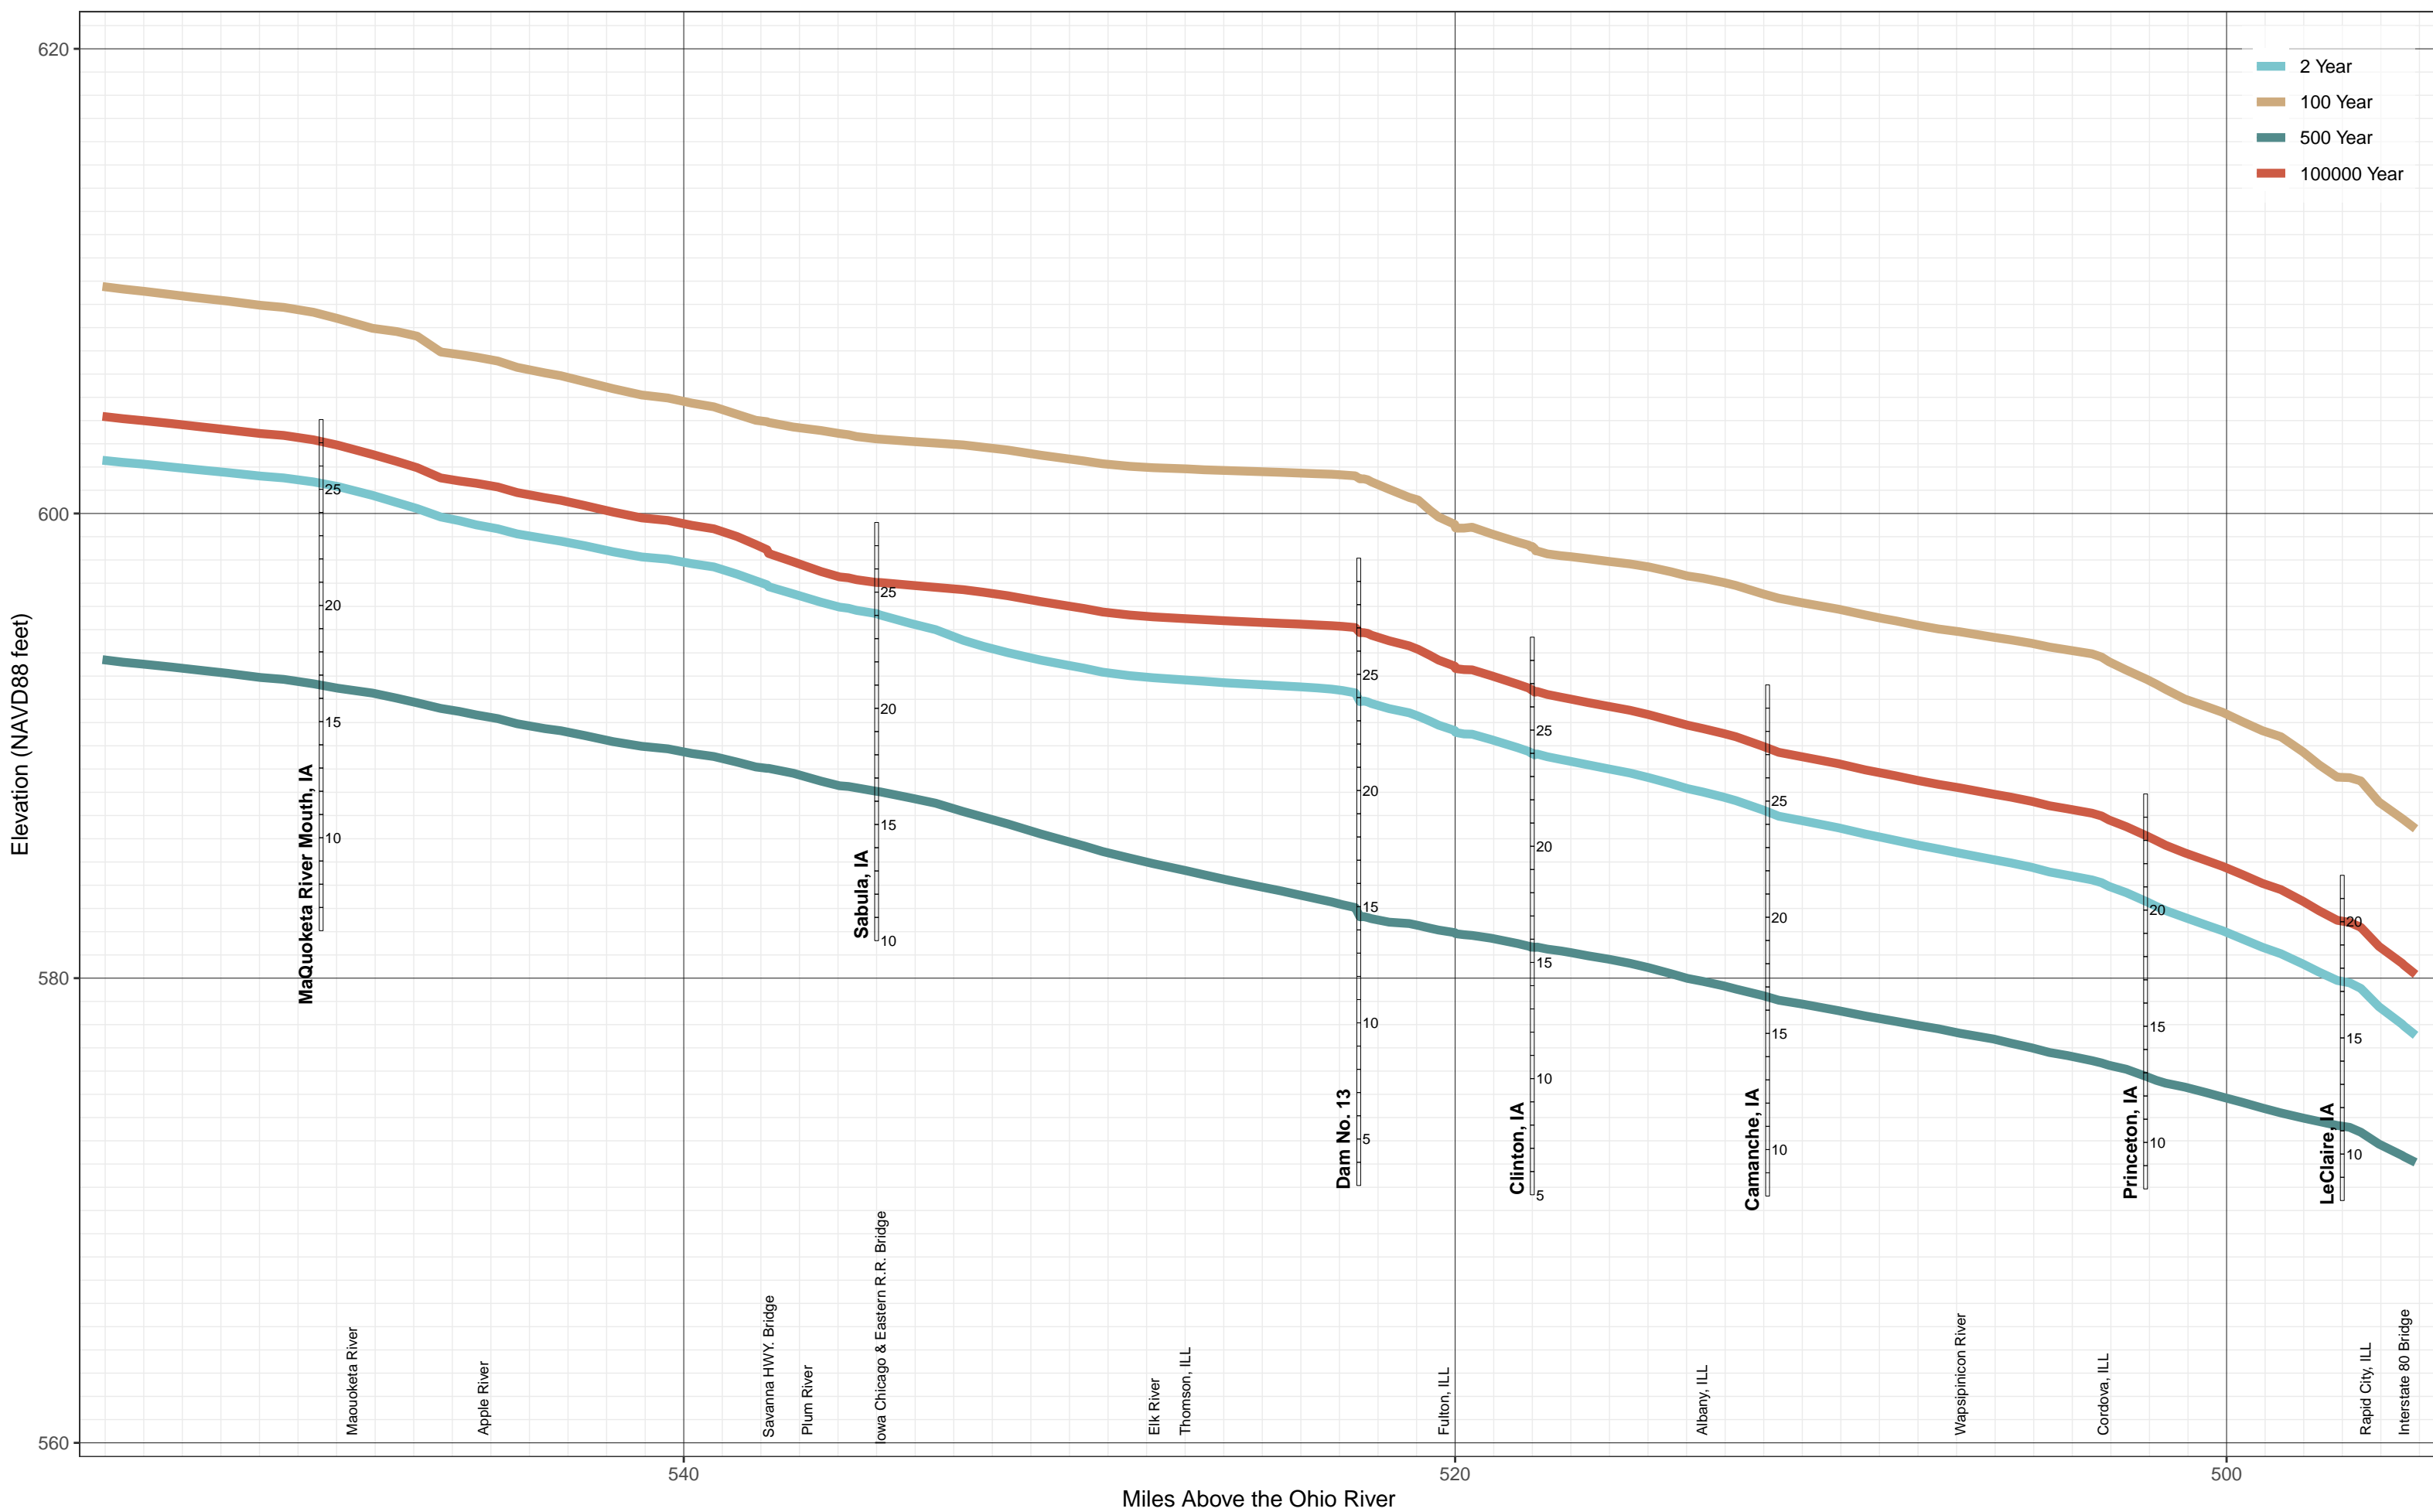

Upper Mississippi River Hydraulic Model – Guttenburg to Clarksville

Upper Mississippi River Hydraulic Model – Guttenburg to Clarksville

Upper Mississippi River Hydraulic Model – Guttenburg to Clarksville